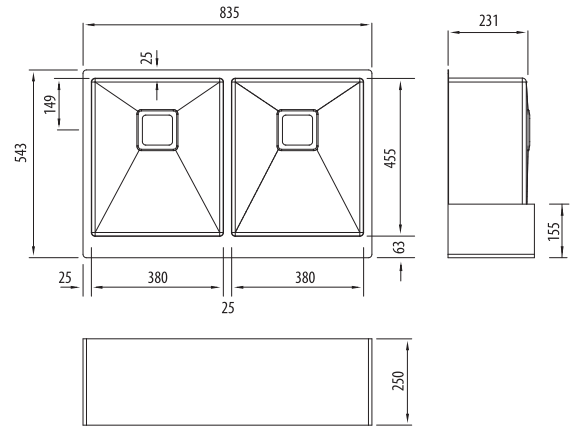

Professional Butler Series

PR1263U

Double Bowl Undermount Sink With Apron

All dimensions in mm

Specifications /

Sink size	835W x 543H mm
Bowl size	Main Bowl 380W x 455H x 225D / 39L
	Main Bowl 380W x 455H x 225D / 39L
Construction	Fabricated with 10 mm radius corners, Softtone® and soundproofing.
Material	304 grade, 18/10 brushed stainless steel (1.5 mm thick)
Installation	Undermount
Fixings	Undermount clips supplied
Min cabinet size	900 mm
Tap holes	N/A
Waste fittings	2 x 90 mm basket wastes included
Overflow	Not available
Carton size	920 x 575 x 290 mm
Weight	21 kg
Warranty	Lifetime manufacturer's warranty (refer to oliveri.com.au)
Maintenance and care instructions	All surfaces should be cleaned with mild liquid detergent or soap and water. To maintain the shine on your Oliveri stainless steel sink, we recommended the use of any of the easy to obtain, non-abrasive stainless steel cleaners or metal polishes.